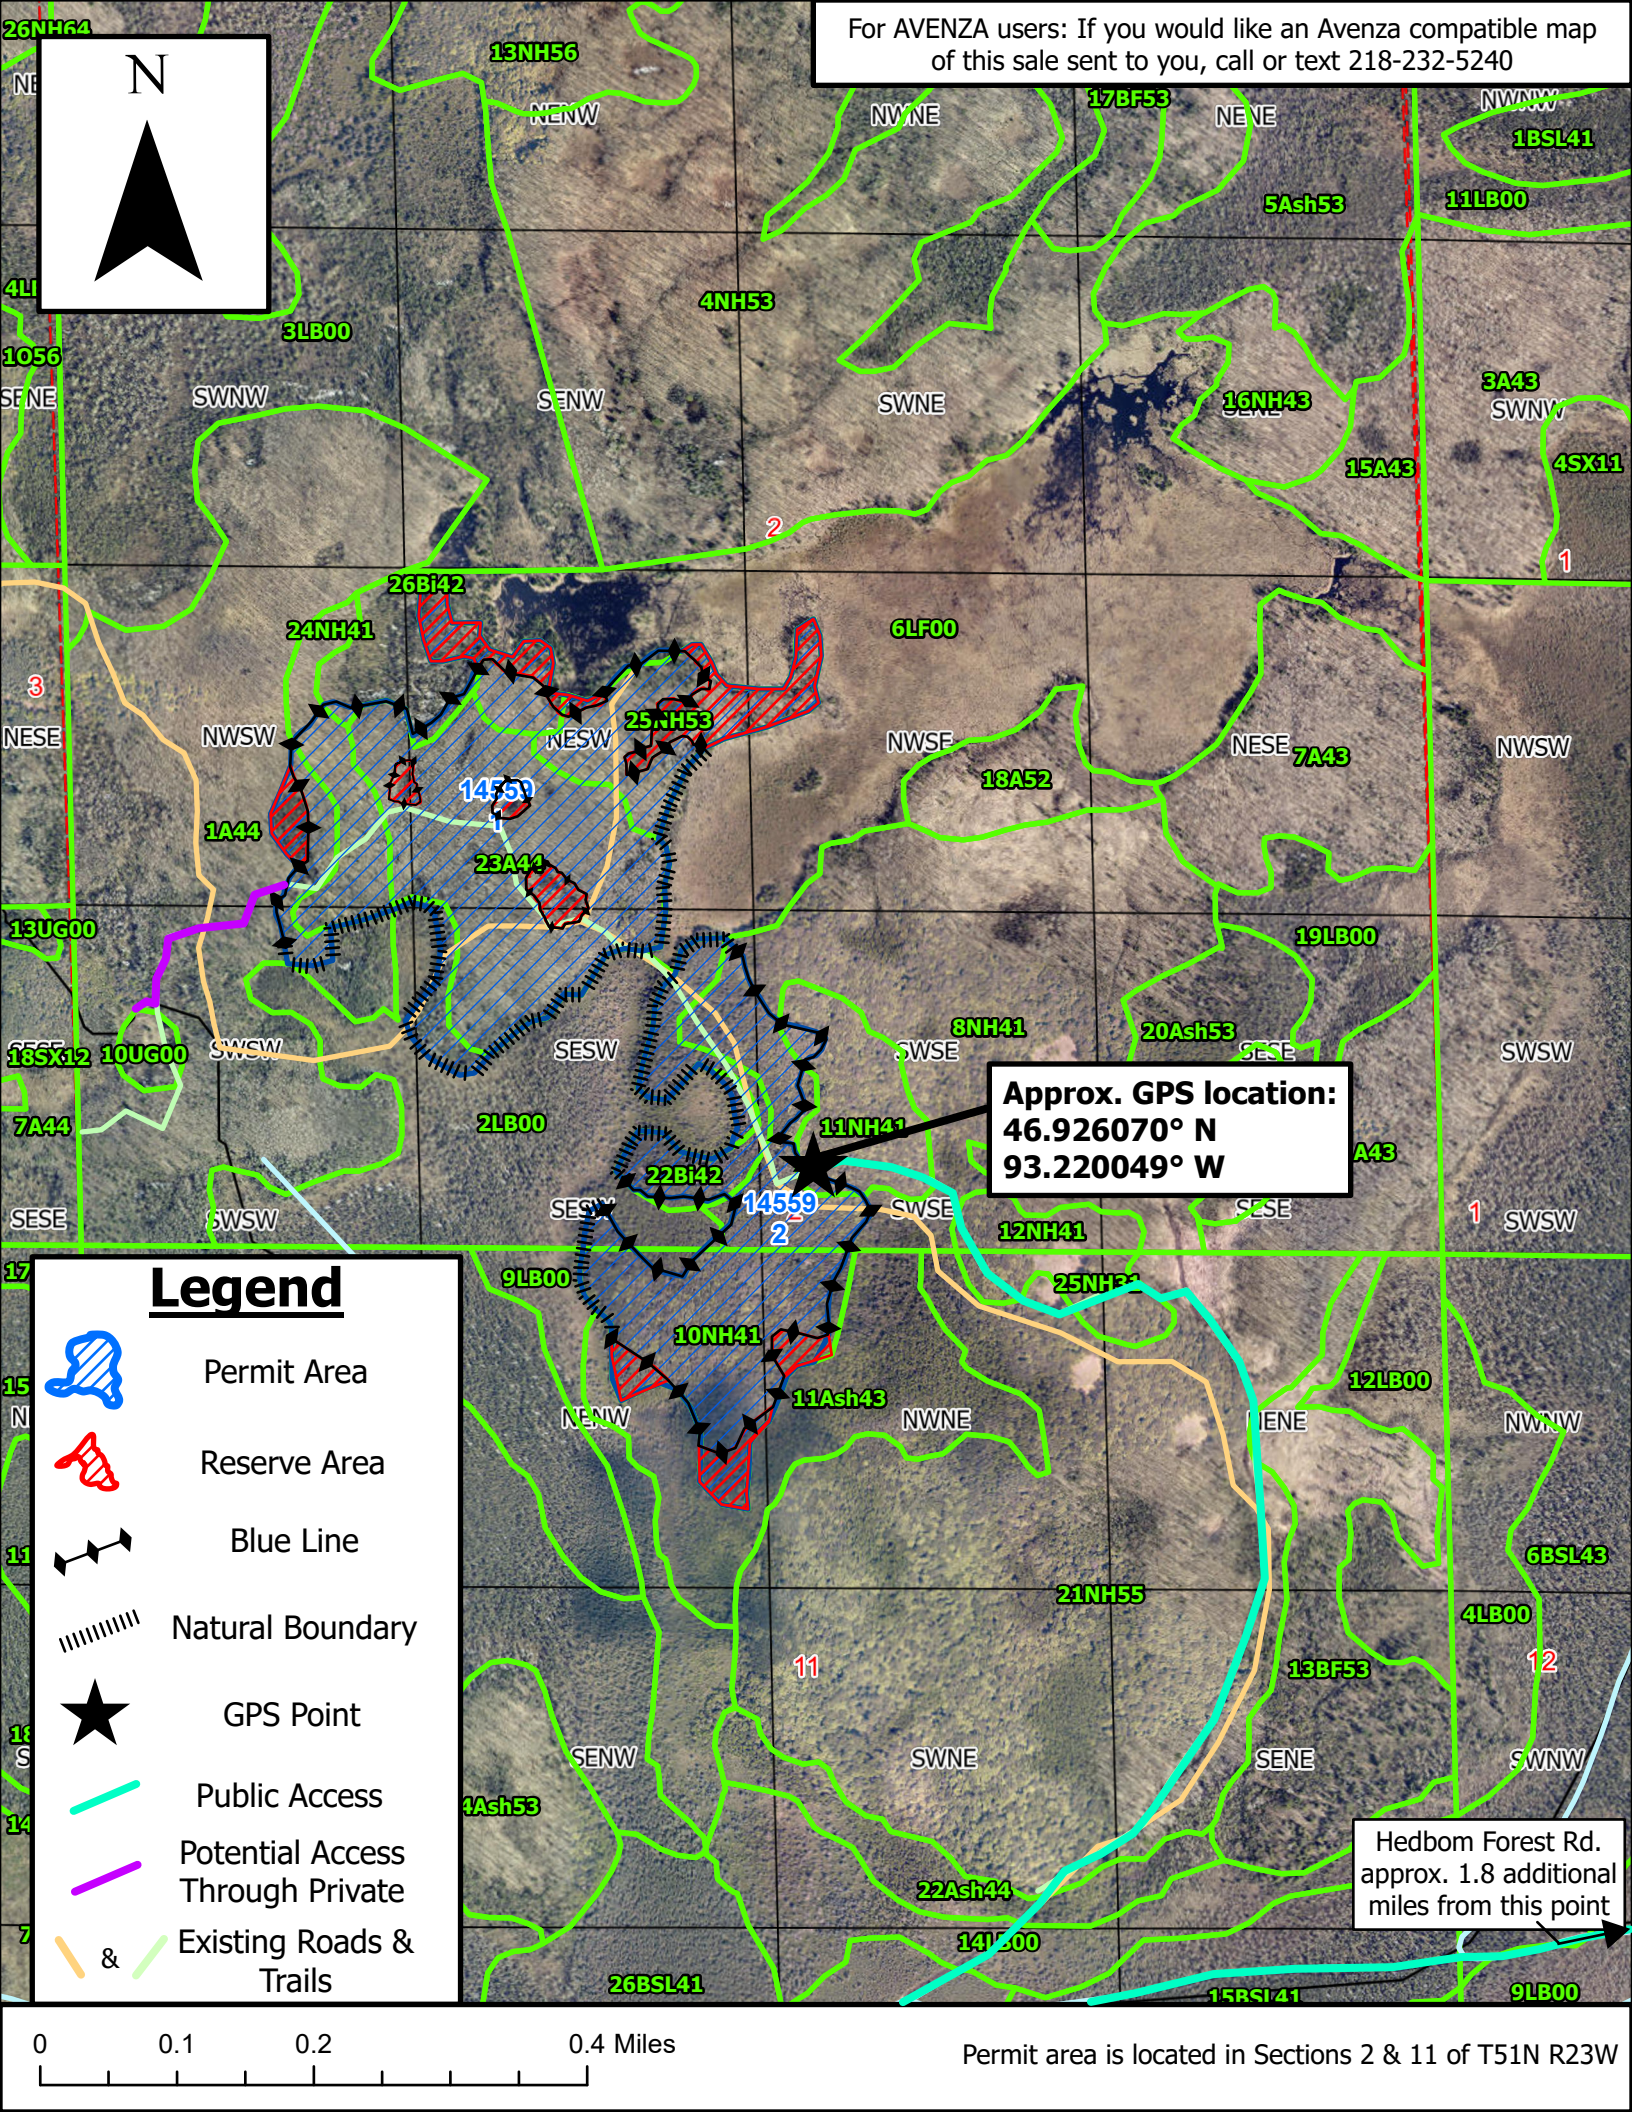

For AVENZA users: If you would like an Avenza compatible map of this sale sent to you, call or text 218-232-5240

Approx. GPS location:
46.926070° N
93.220049° W

Hedbom Forest Rd.
approx. 1.8 additional
miles from this point

Legend

-  Permit Area
-  Reserve Area
-  Blue Line
-  Natural Boundary
-  GPS Point
-  Public Access
-  Potential Access Through Private
-  Existing Roads & Trails

Permit area is located in Sections 2 & 11 of T51N R23W