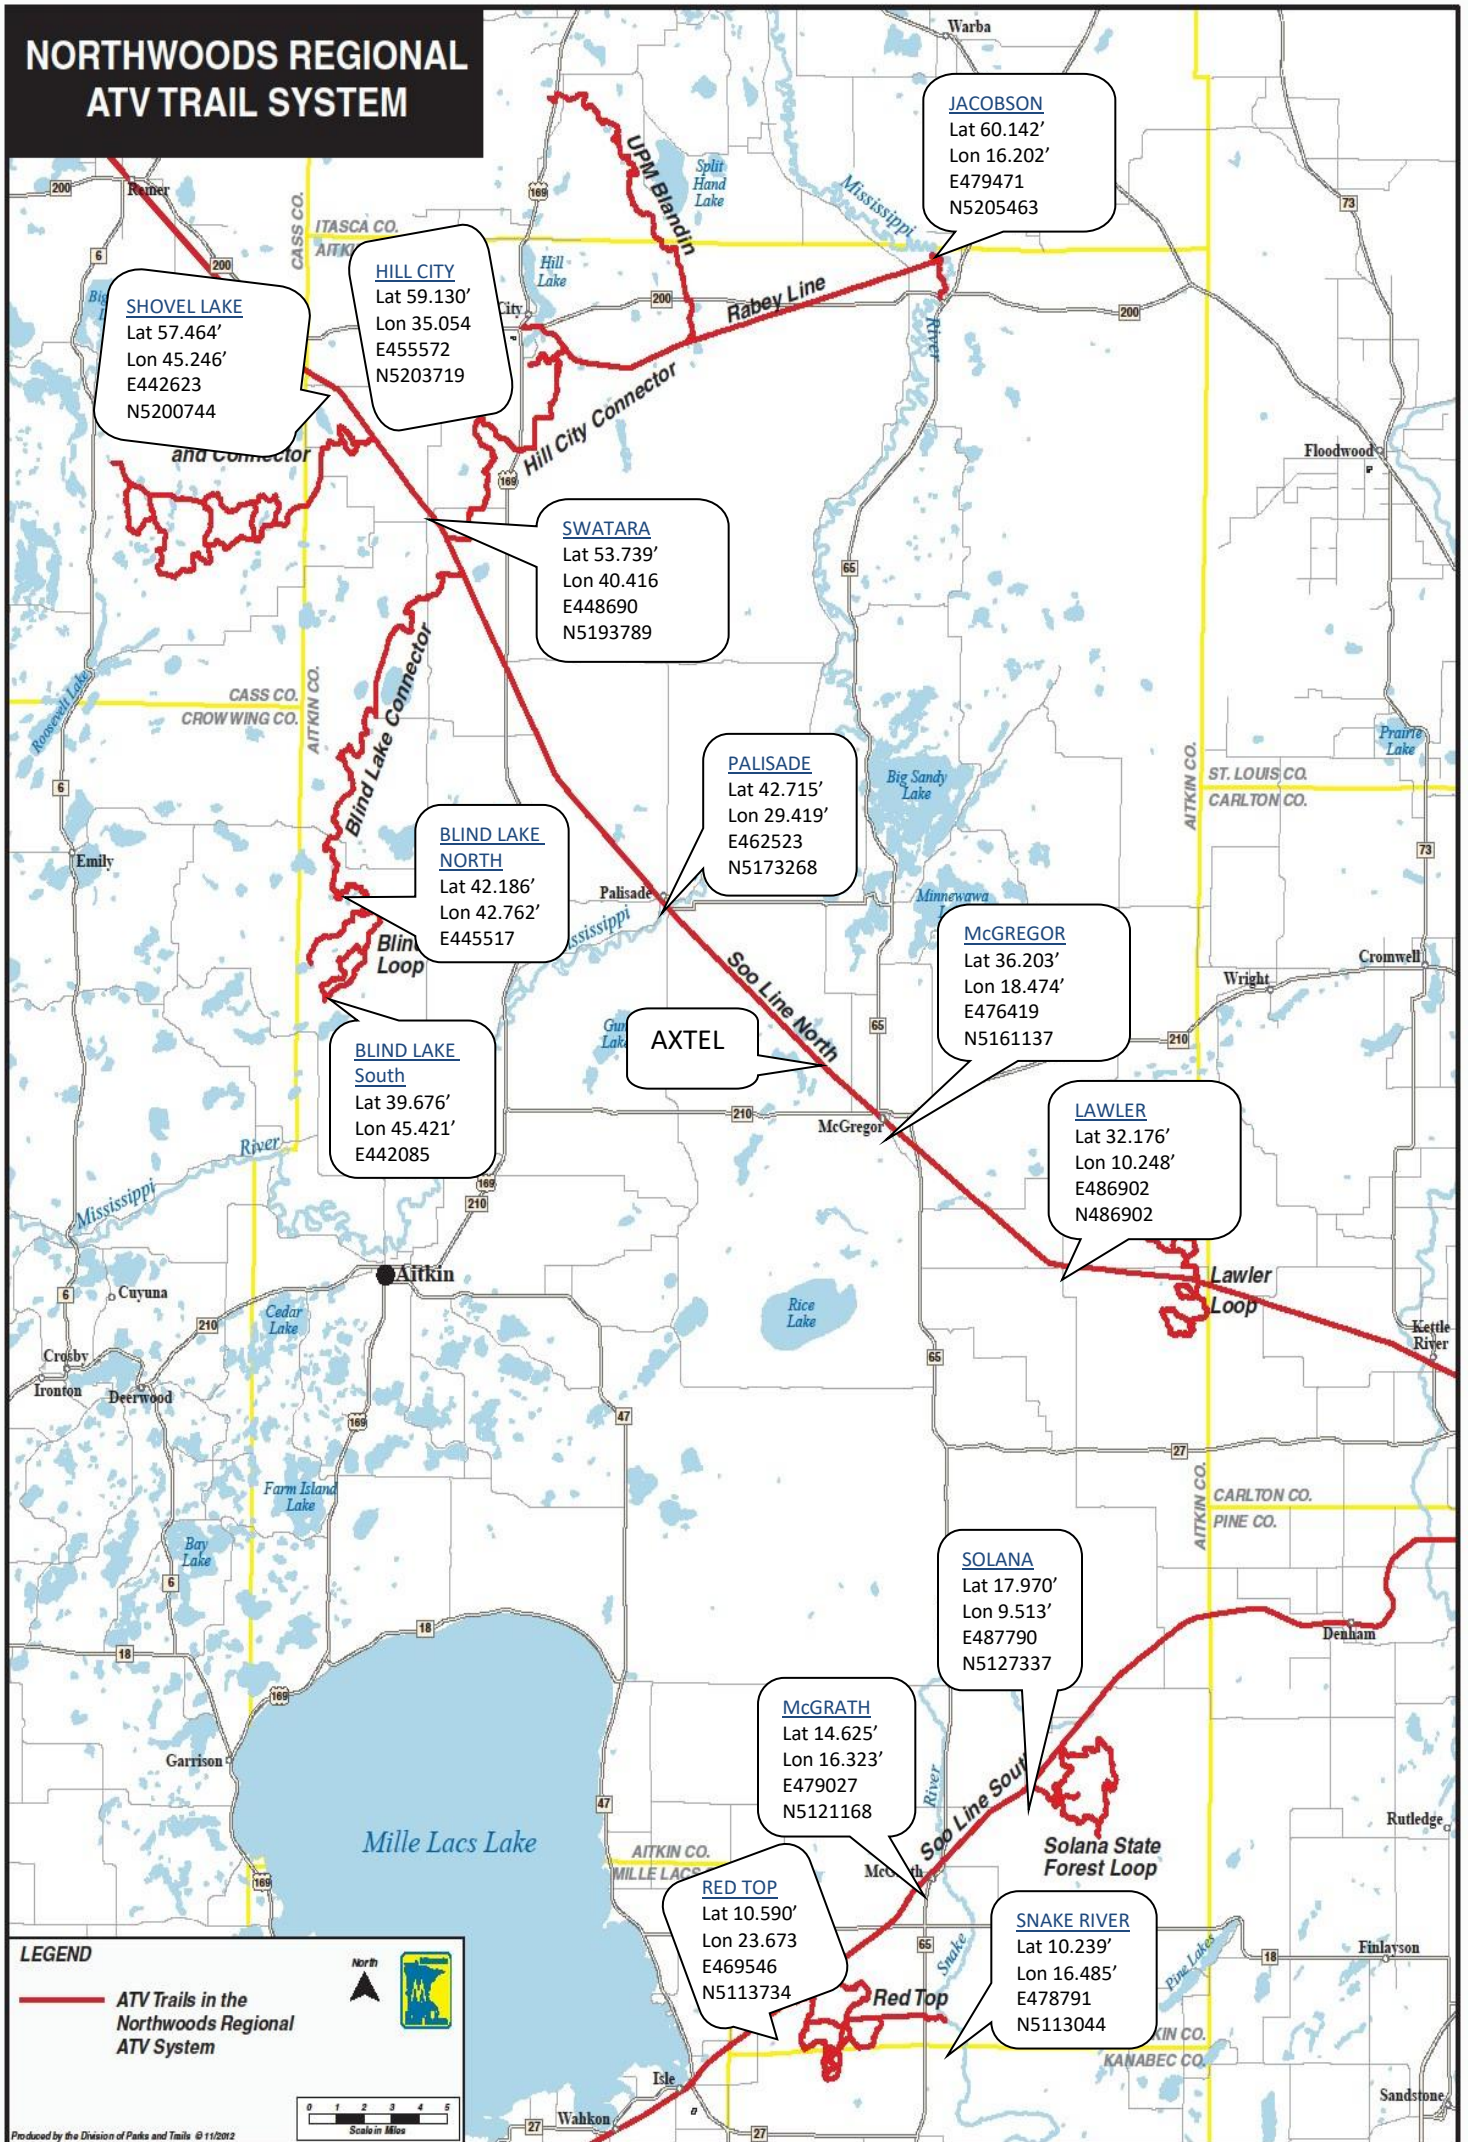

NORTHWOODS REGIONAL ATV TRAIL SYSTEM

Northwood's ATV Trail, Parking Lot Entry Points

All Latitudes are 46* All Longitudes are -93* UTM Zone is 15N

www.northwoodsatvtrail.com